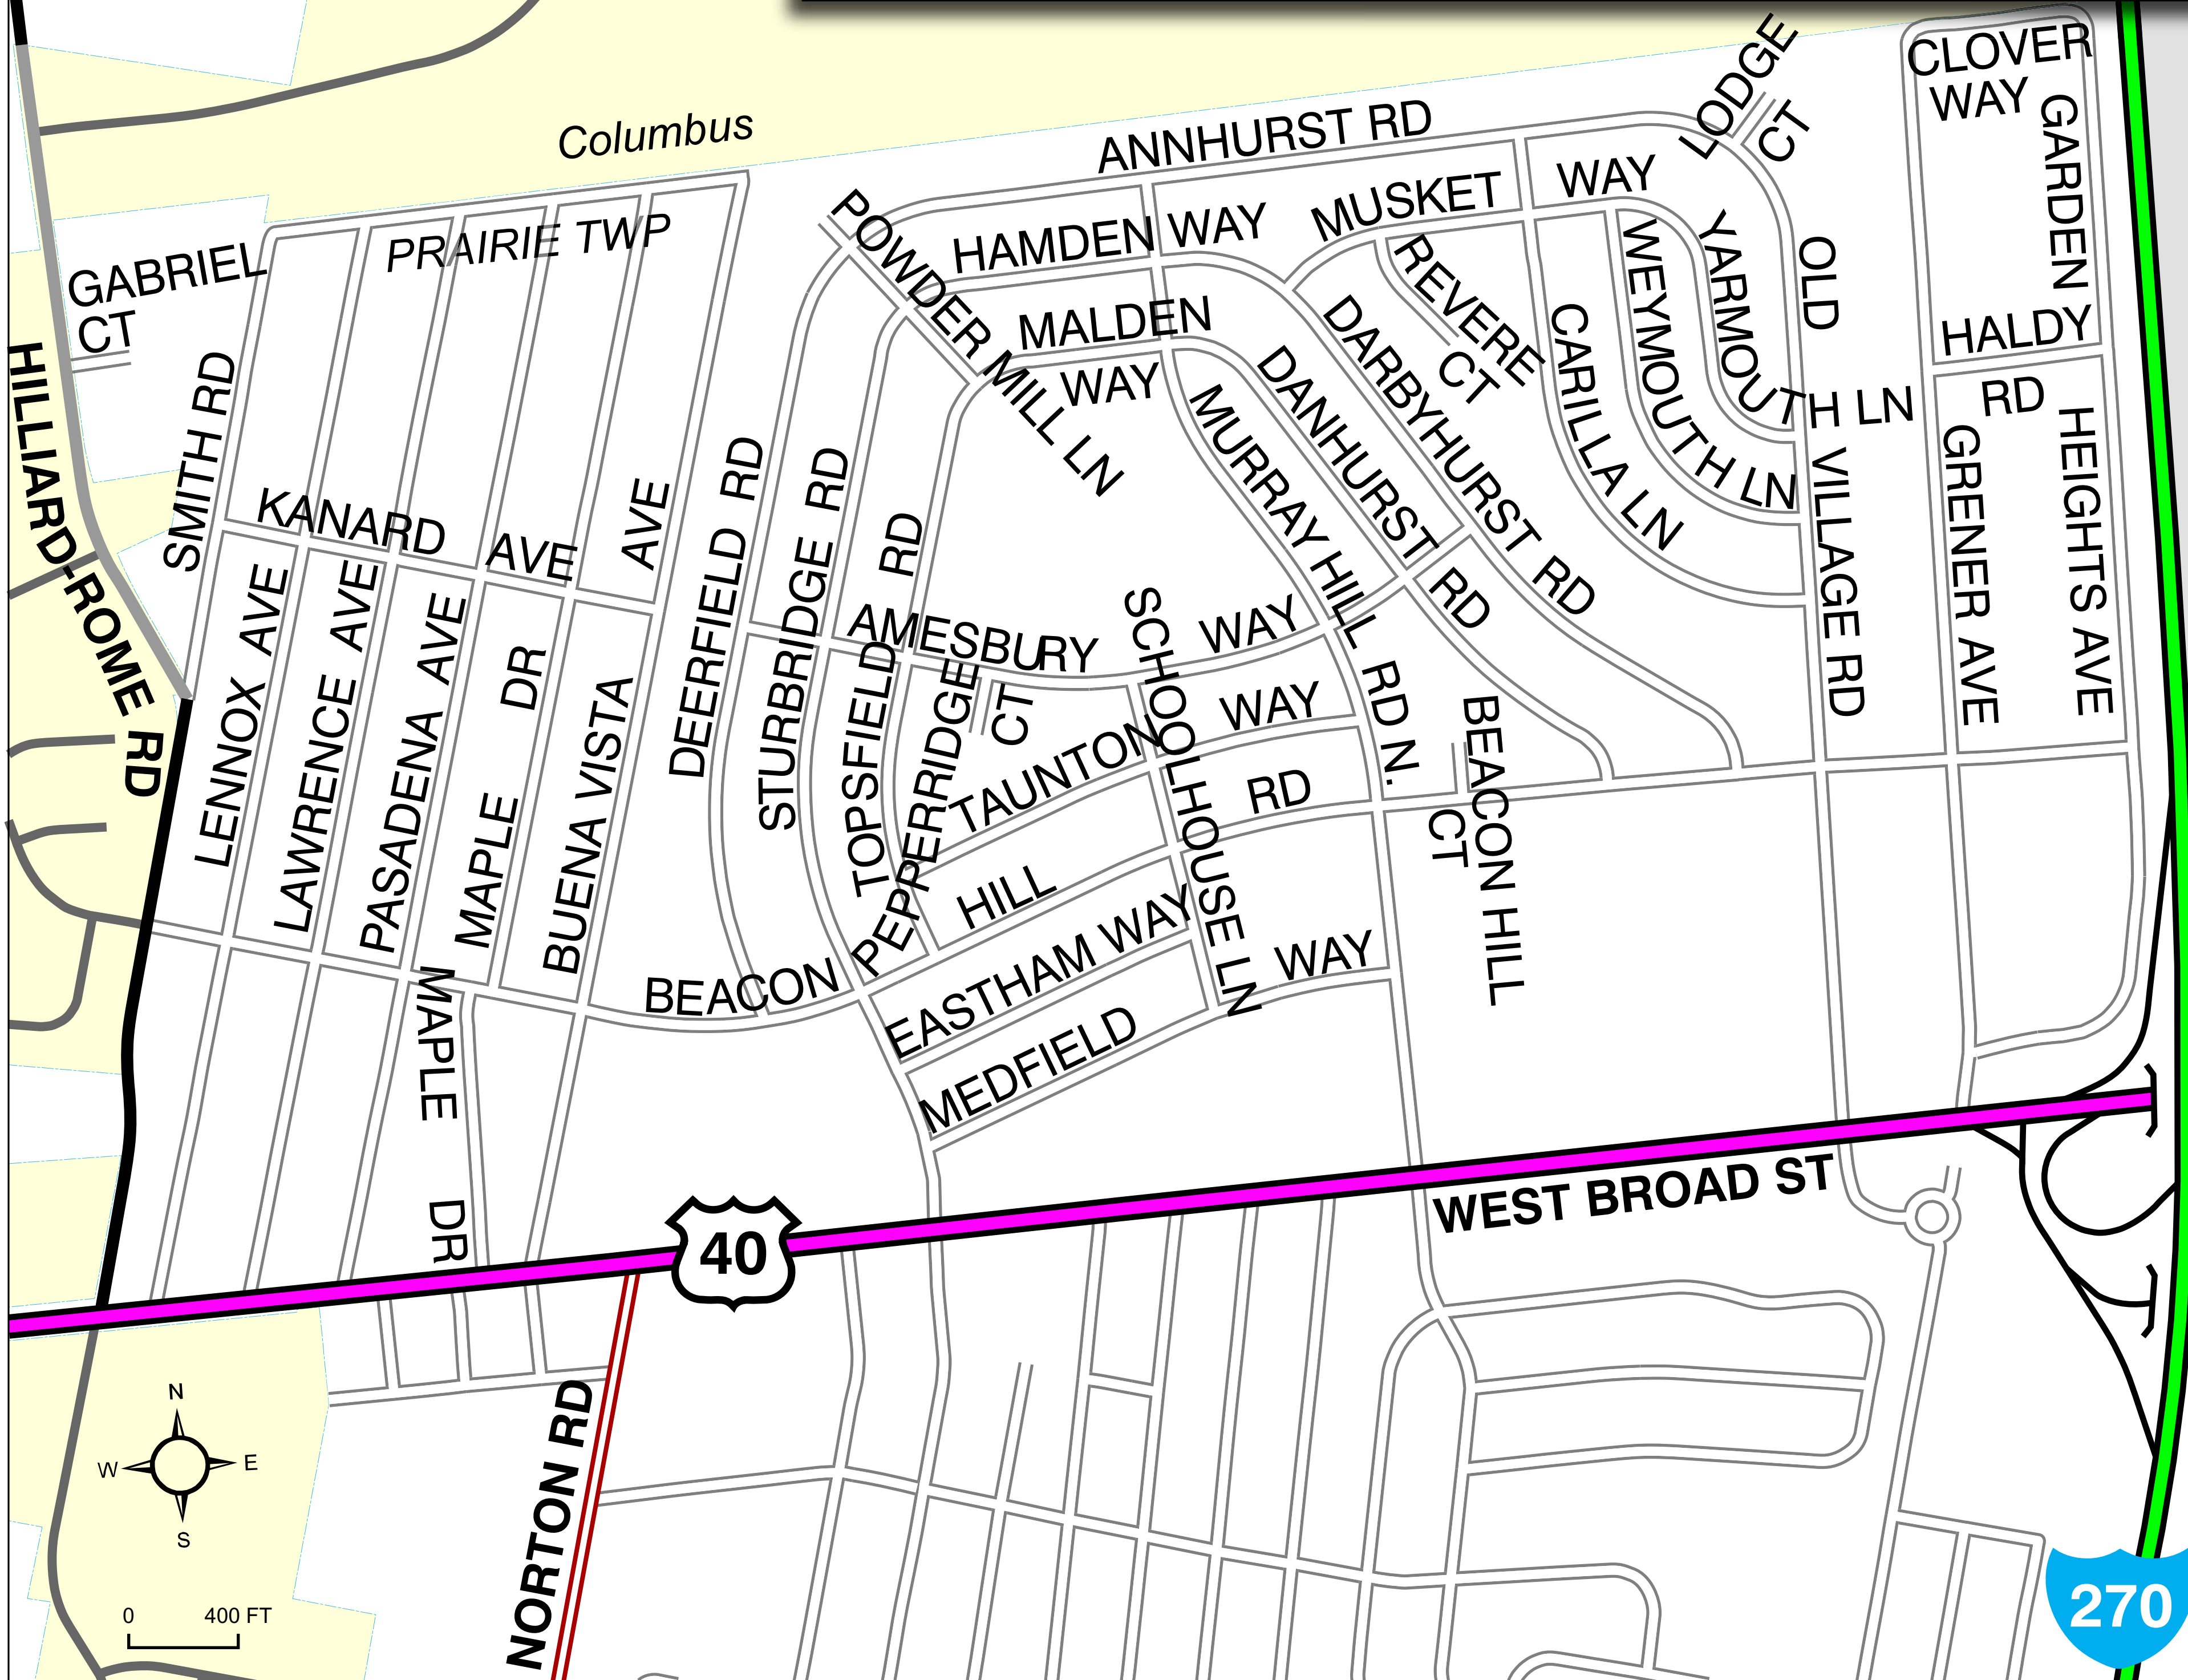

LITTLE FARMS, LINCOLN VILLAGE (north)

1

INFORMATION

Prairie Township
614-878-3316
 prairietownship.org

email:
 dmcaninch@
 midohio.twcbc.com

Map information was
 provided by the
 Franklin County
 Engineer's
 Office