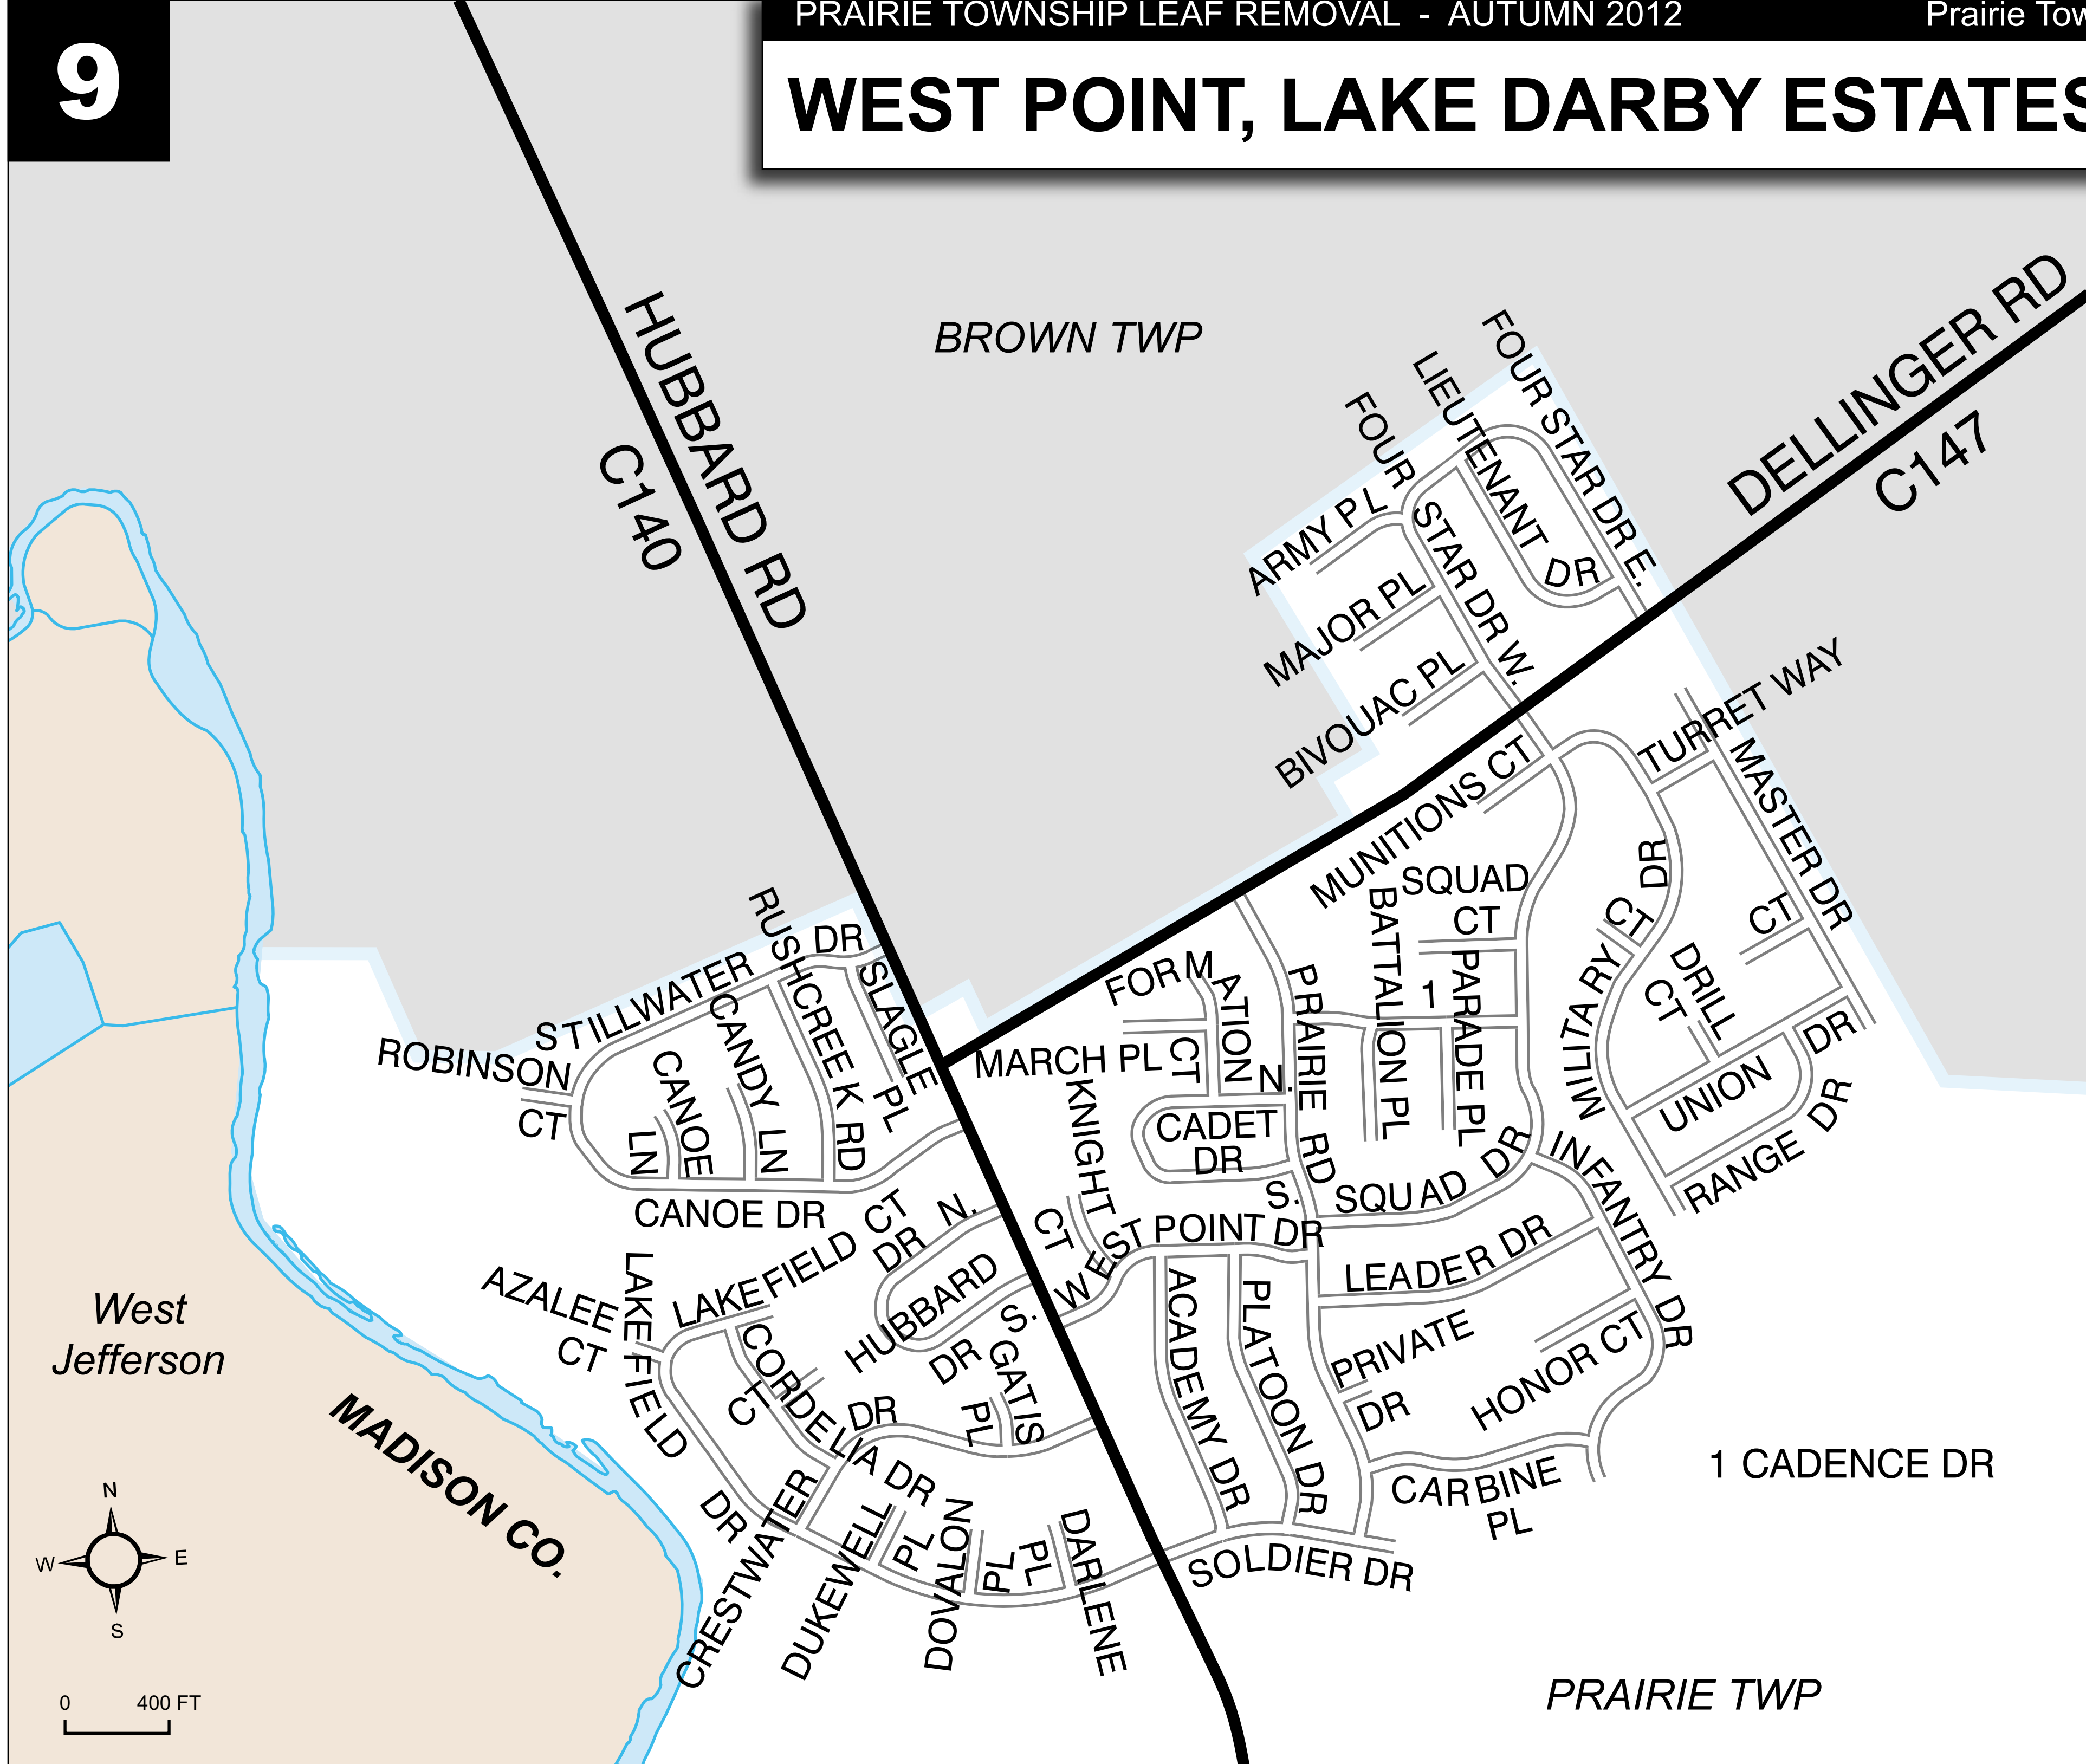

# WEST POINT, LAKE DARBY ESTATES (North)

# 9

## INFORMATION

**Prairie Township**  
**614-878-3316**  
prairietownship.org

email:  
dmcaninch@  
midohio.twcbc.com

Map information was  
provided by the  
Franklin County  
Engineer's  
Office