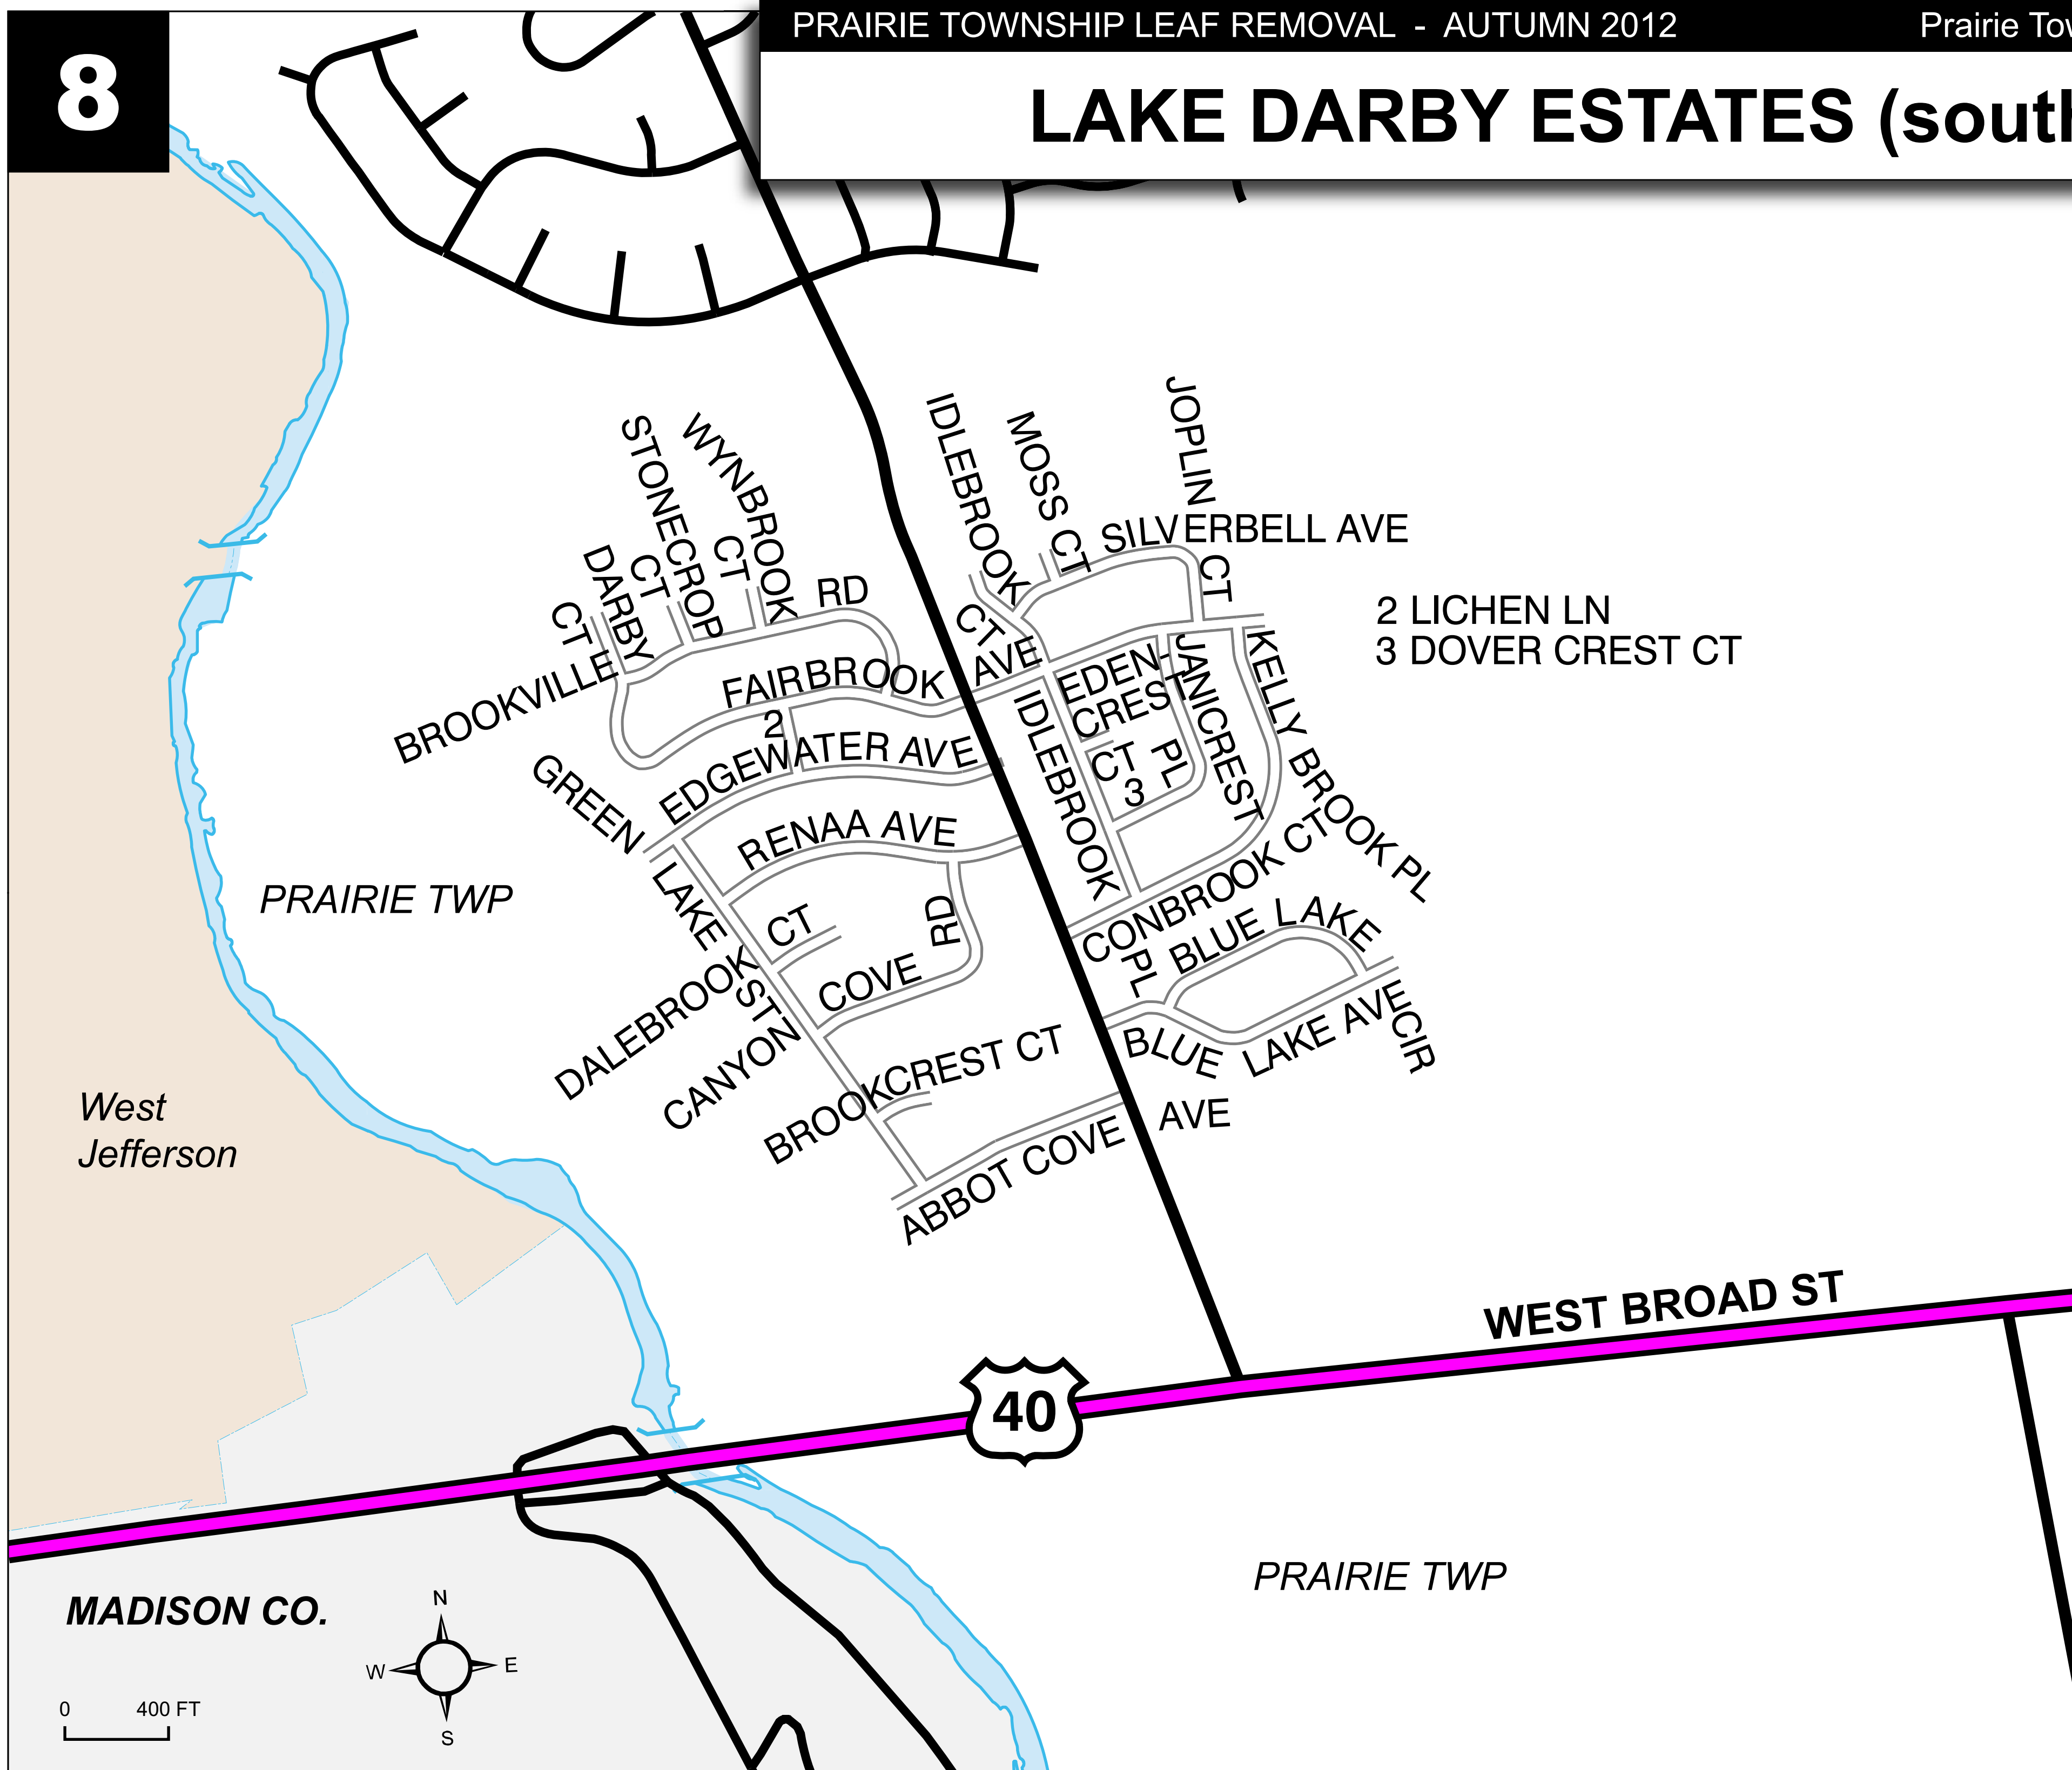

8

LAKE DARBY ESTATES (south)

INFORMATION

Prairie Township
614-878-3316
 prairietownship.org

email:
 dmcaninch@
 midohio.twcbc.com

Map information was
 provided by the
 Franklin County
 Engineer's
 Office

MADISON CO.

0 400 FT